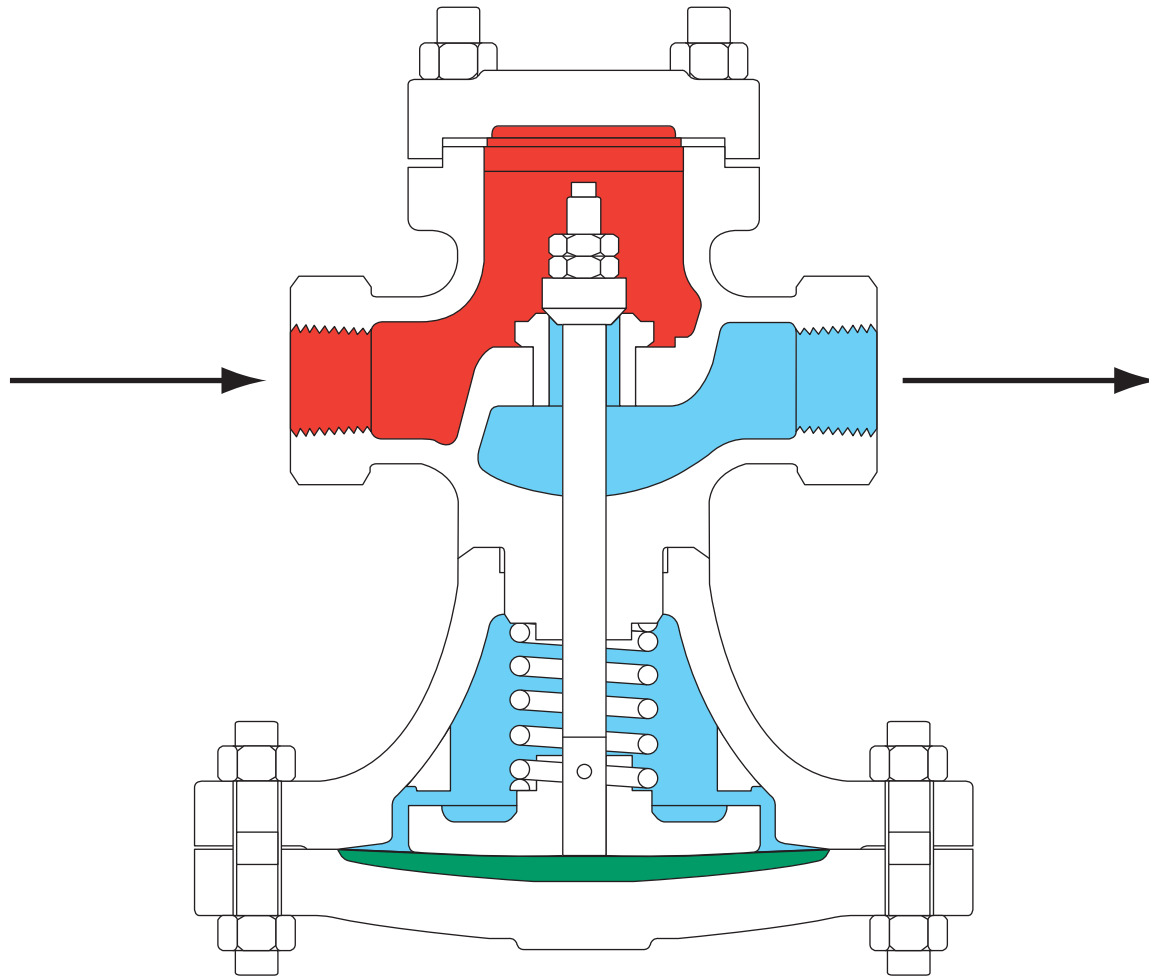

# Spence™ Type E Main Valve

- █ INLET PRESSURE
- █ OUTLET PRESSURE
- █ LOADING PRESSURE