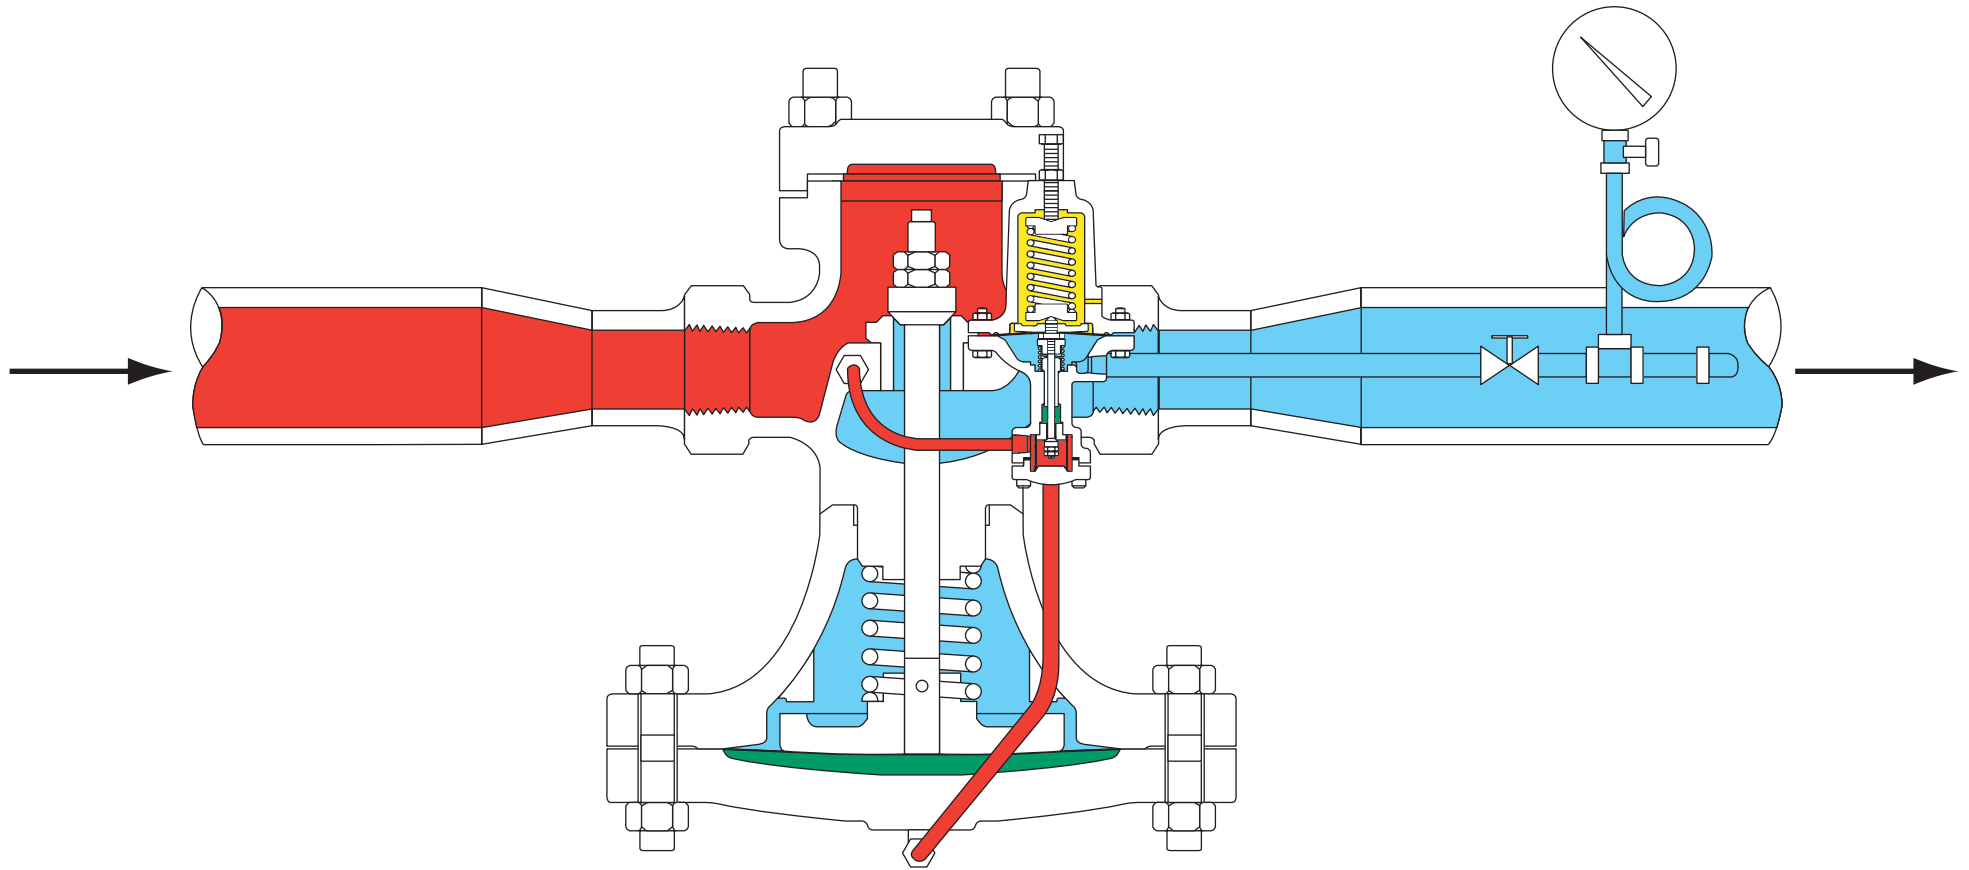

## Spence™ Type E Main Valve with D Pilot

- INLET PRESSURE
- OUTLET PRESSURE
- ATMOSPHERIC PRESSURE
- LOADING PRESSURE