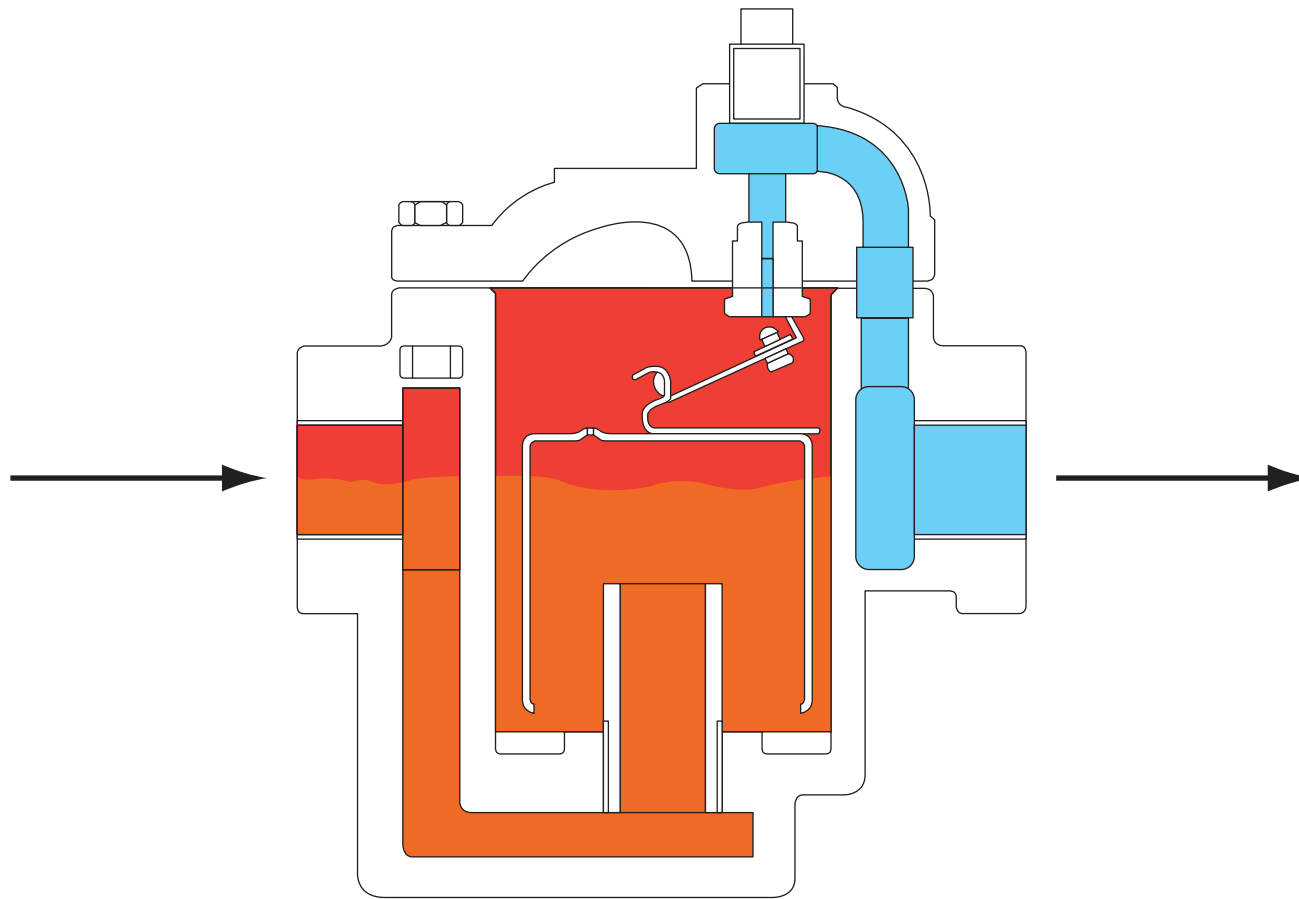

## Spence™ Dura Flo Inverted Bucket Trap Schematic

 INLET PRESSURE  
 OUTLET PRESSURE  
 CONDENSATE